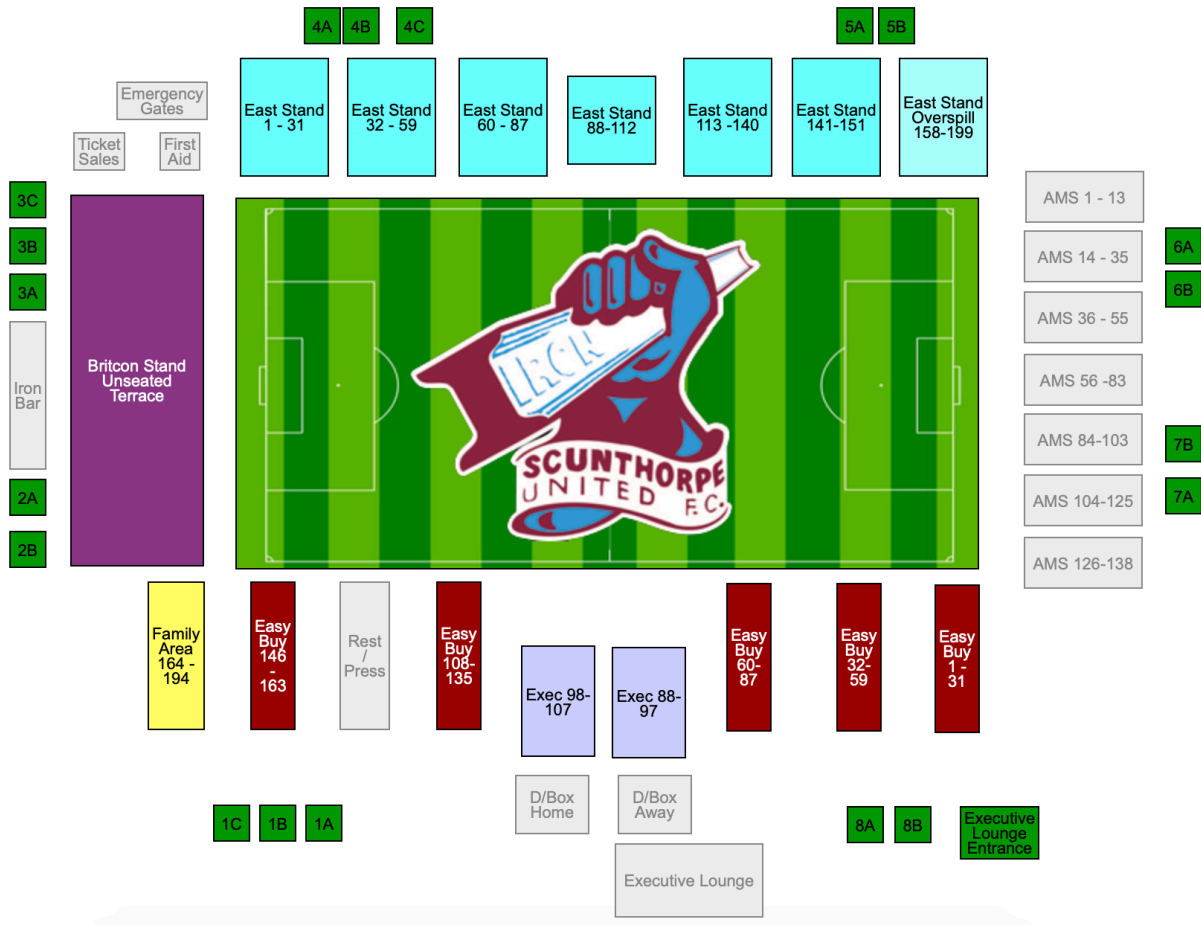

7) Select the area of the stadium you'd like to sit / stand.

Add tickets for a different event to your basket

8) Choose your ticket type. **Please note, the discount will not apply until the ticket is in your basket. For example, the Adult shows as £20 on the page below, but will automatically discount to £5 on the checkout.**

Choose your ticket

Iron v - Lincolnshire Co-op Family Zone 164 - 194

Please select which concession this ticket is for. Any promotional discounts will be applied once the appropriate number of tickets have been added to the basket.

- Adult £20.00
- Senior 65+ £14.00
- Full Time Student £14.00
- 18 - 21 £14.00
- Under 18 £4.00
- U18 Family Area £0.00

Return to layout